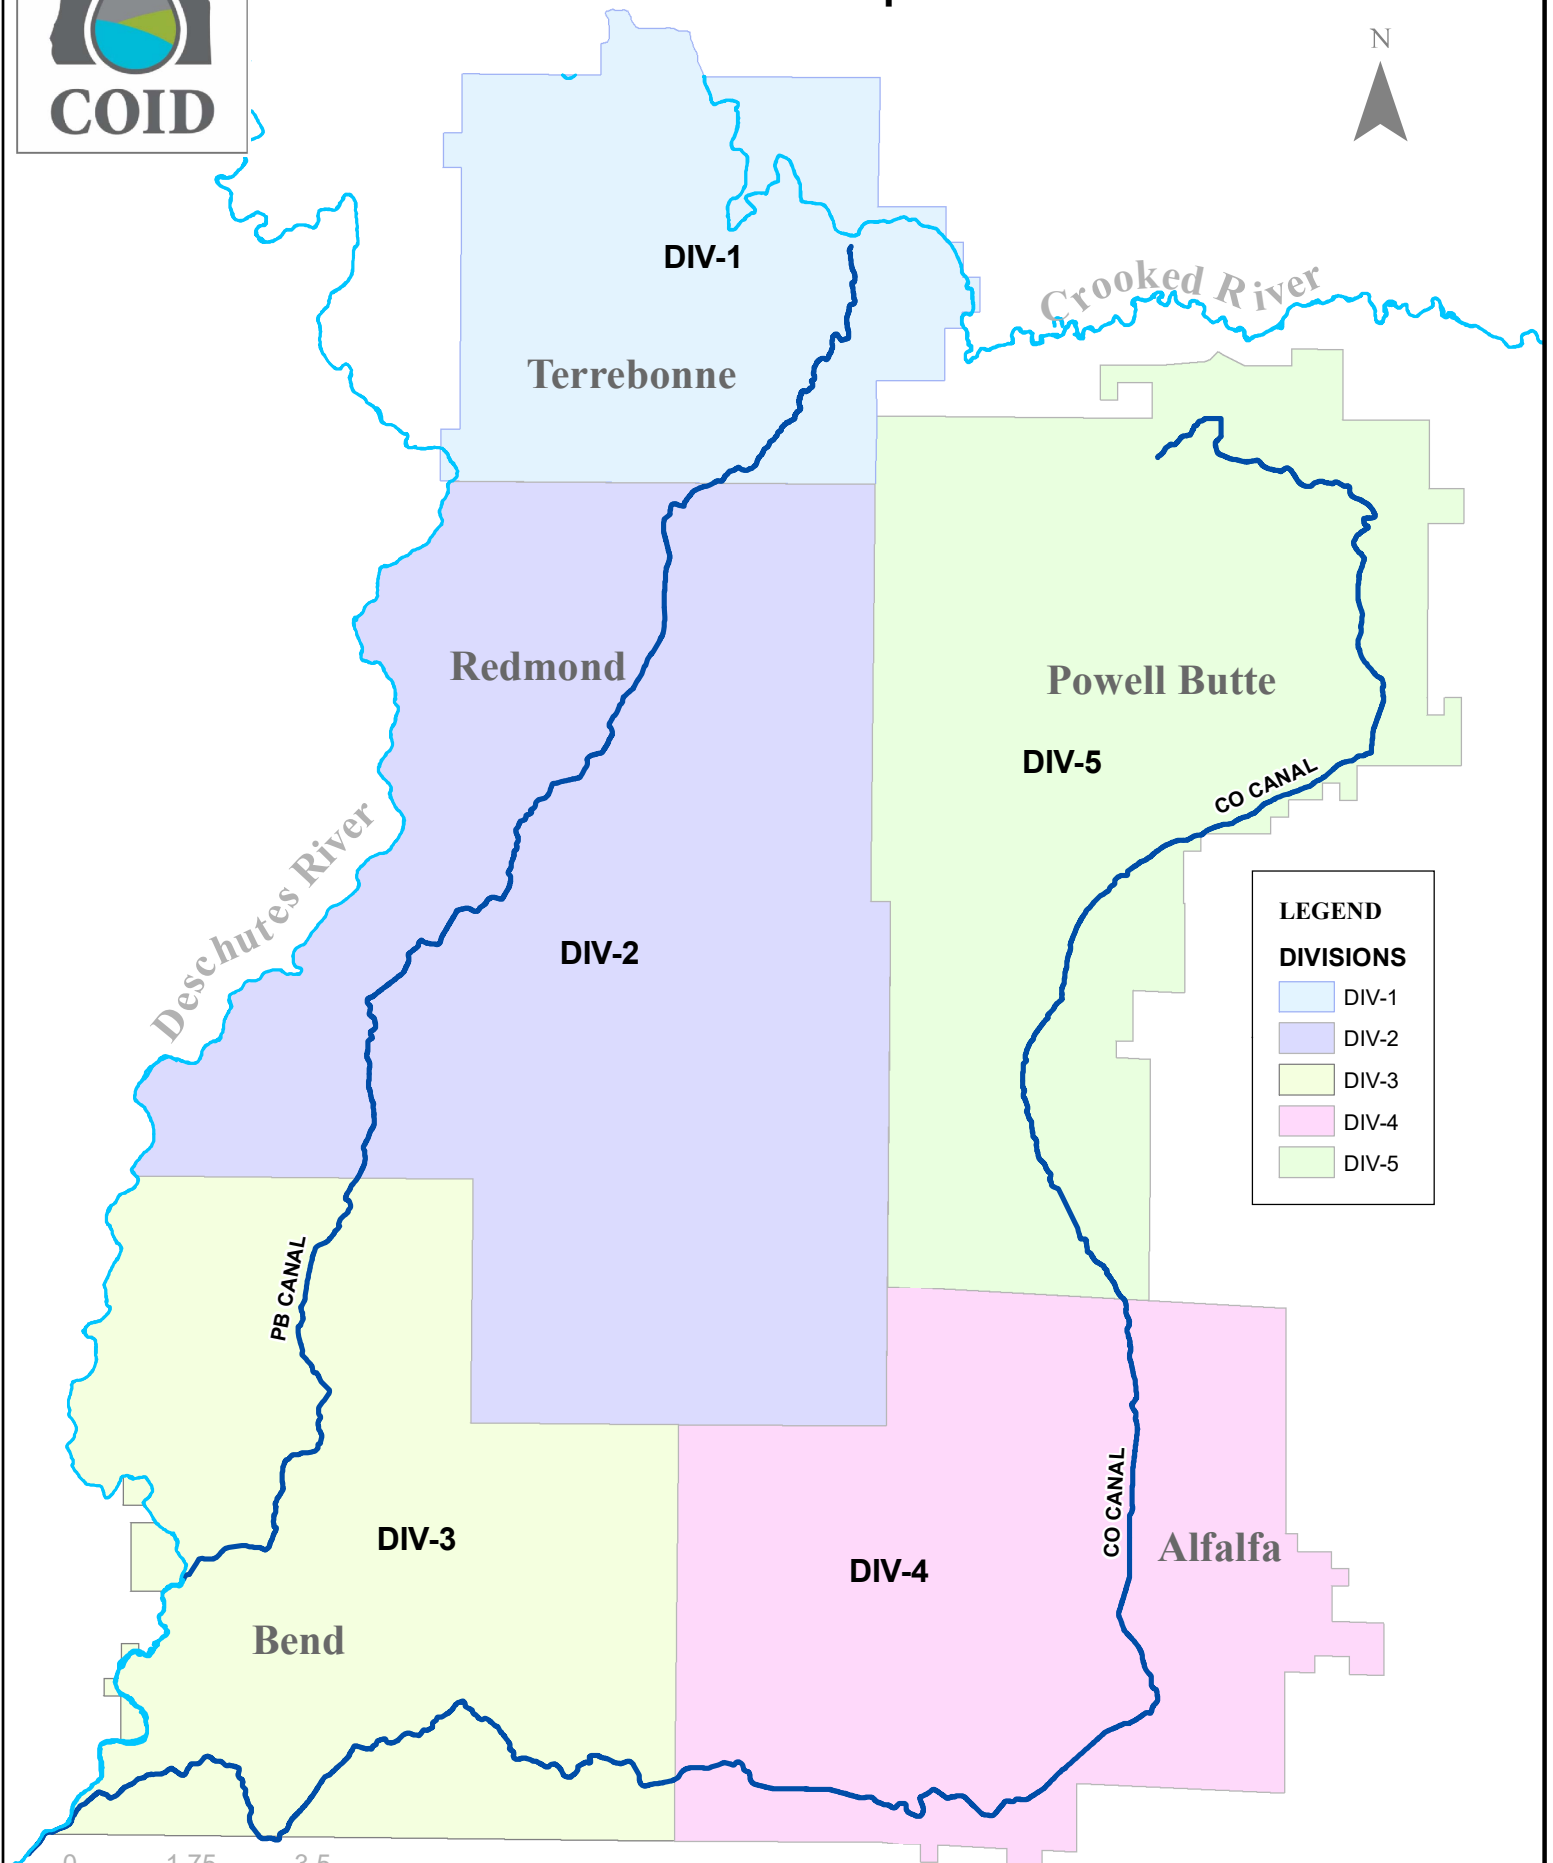

**COID**

# Central Oregon Irrigation District Division Map

LEGEND	
DIVISIONS	
	DIV-1
	DIV-2
	DIV-3
	DIV-4
	DIV-5

0 1.75 3.5 Miles